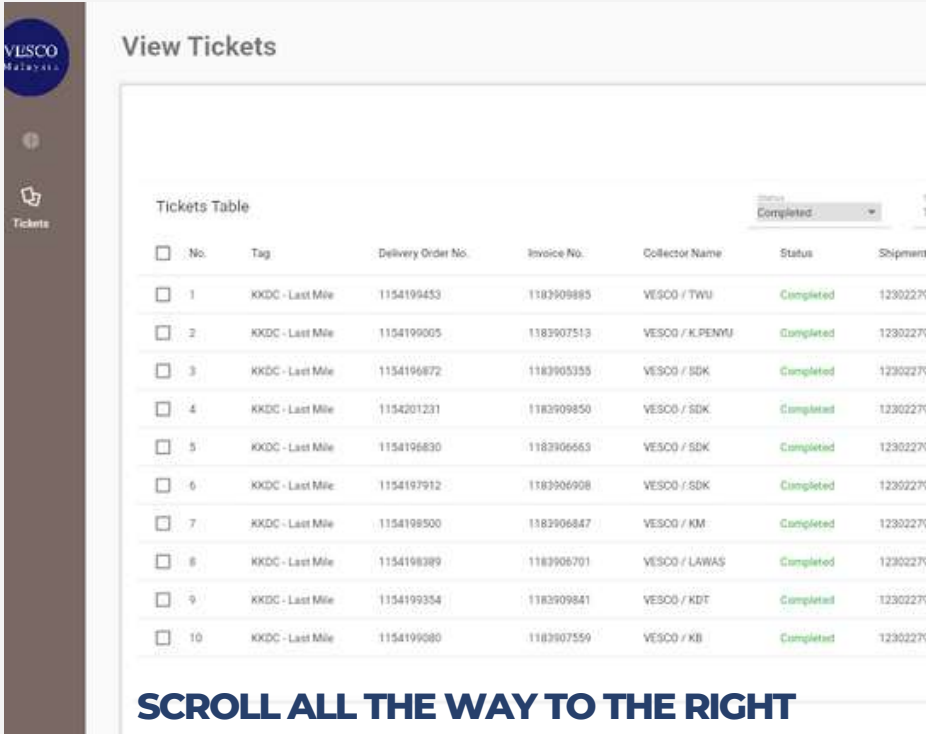

SABAH

SARAWAK

TRACK & TRACE SYSTEM FOR LAST MILE DELIVERIES

CLICK VIEW BUTTON TO GET POD UPDATES

SCROLL ALL THE WAY TO THE BOTTOM

IMAGE OF GOODS