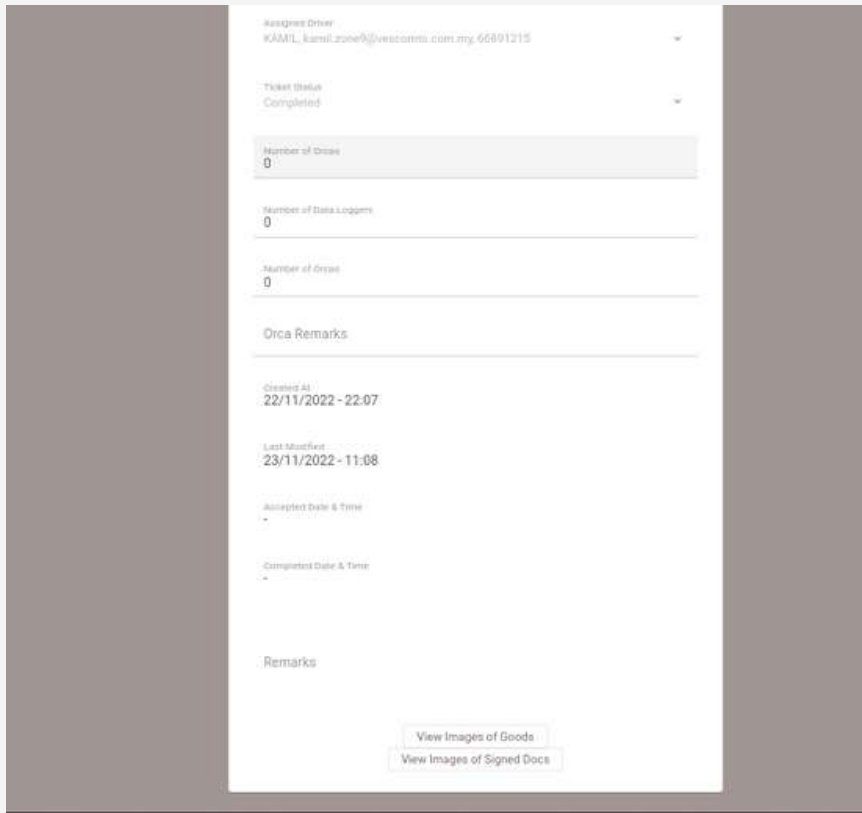

SABAH

SARAWAK

TRACK & TRACE SYSTEM FOR LAST MILE DELIVERIES

CLICK VIEW BUTTON TO GET POD UPDATES

SCROLL ALL THE WAY TO THE BOTTOM

IMAGE OF GOODS