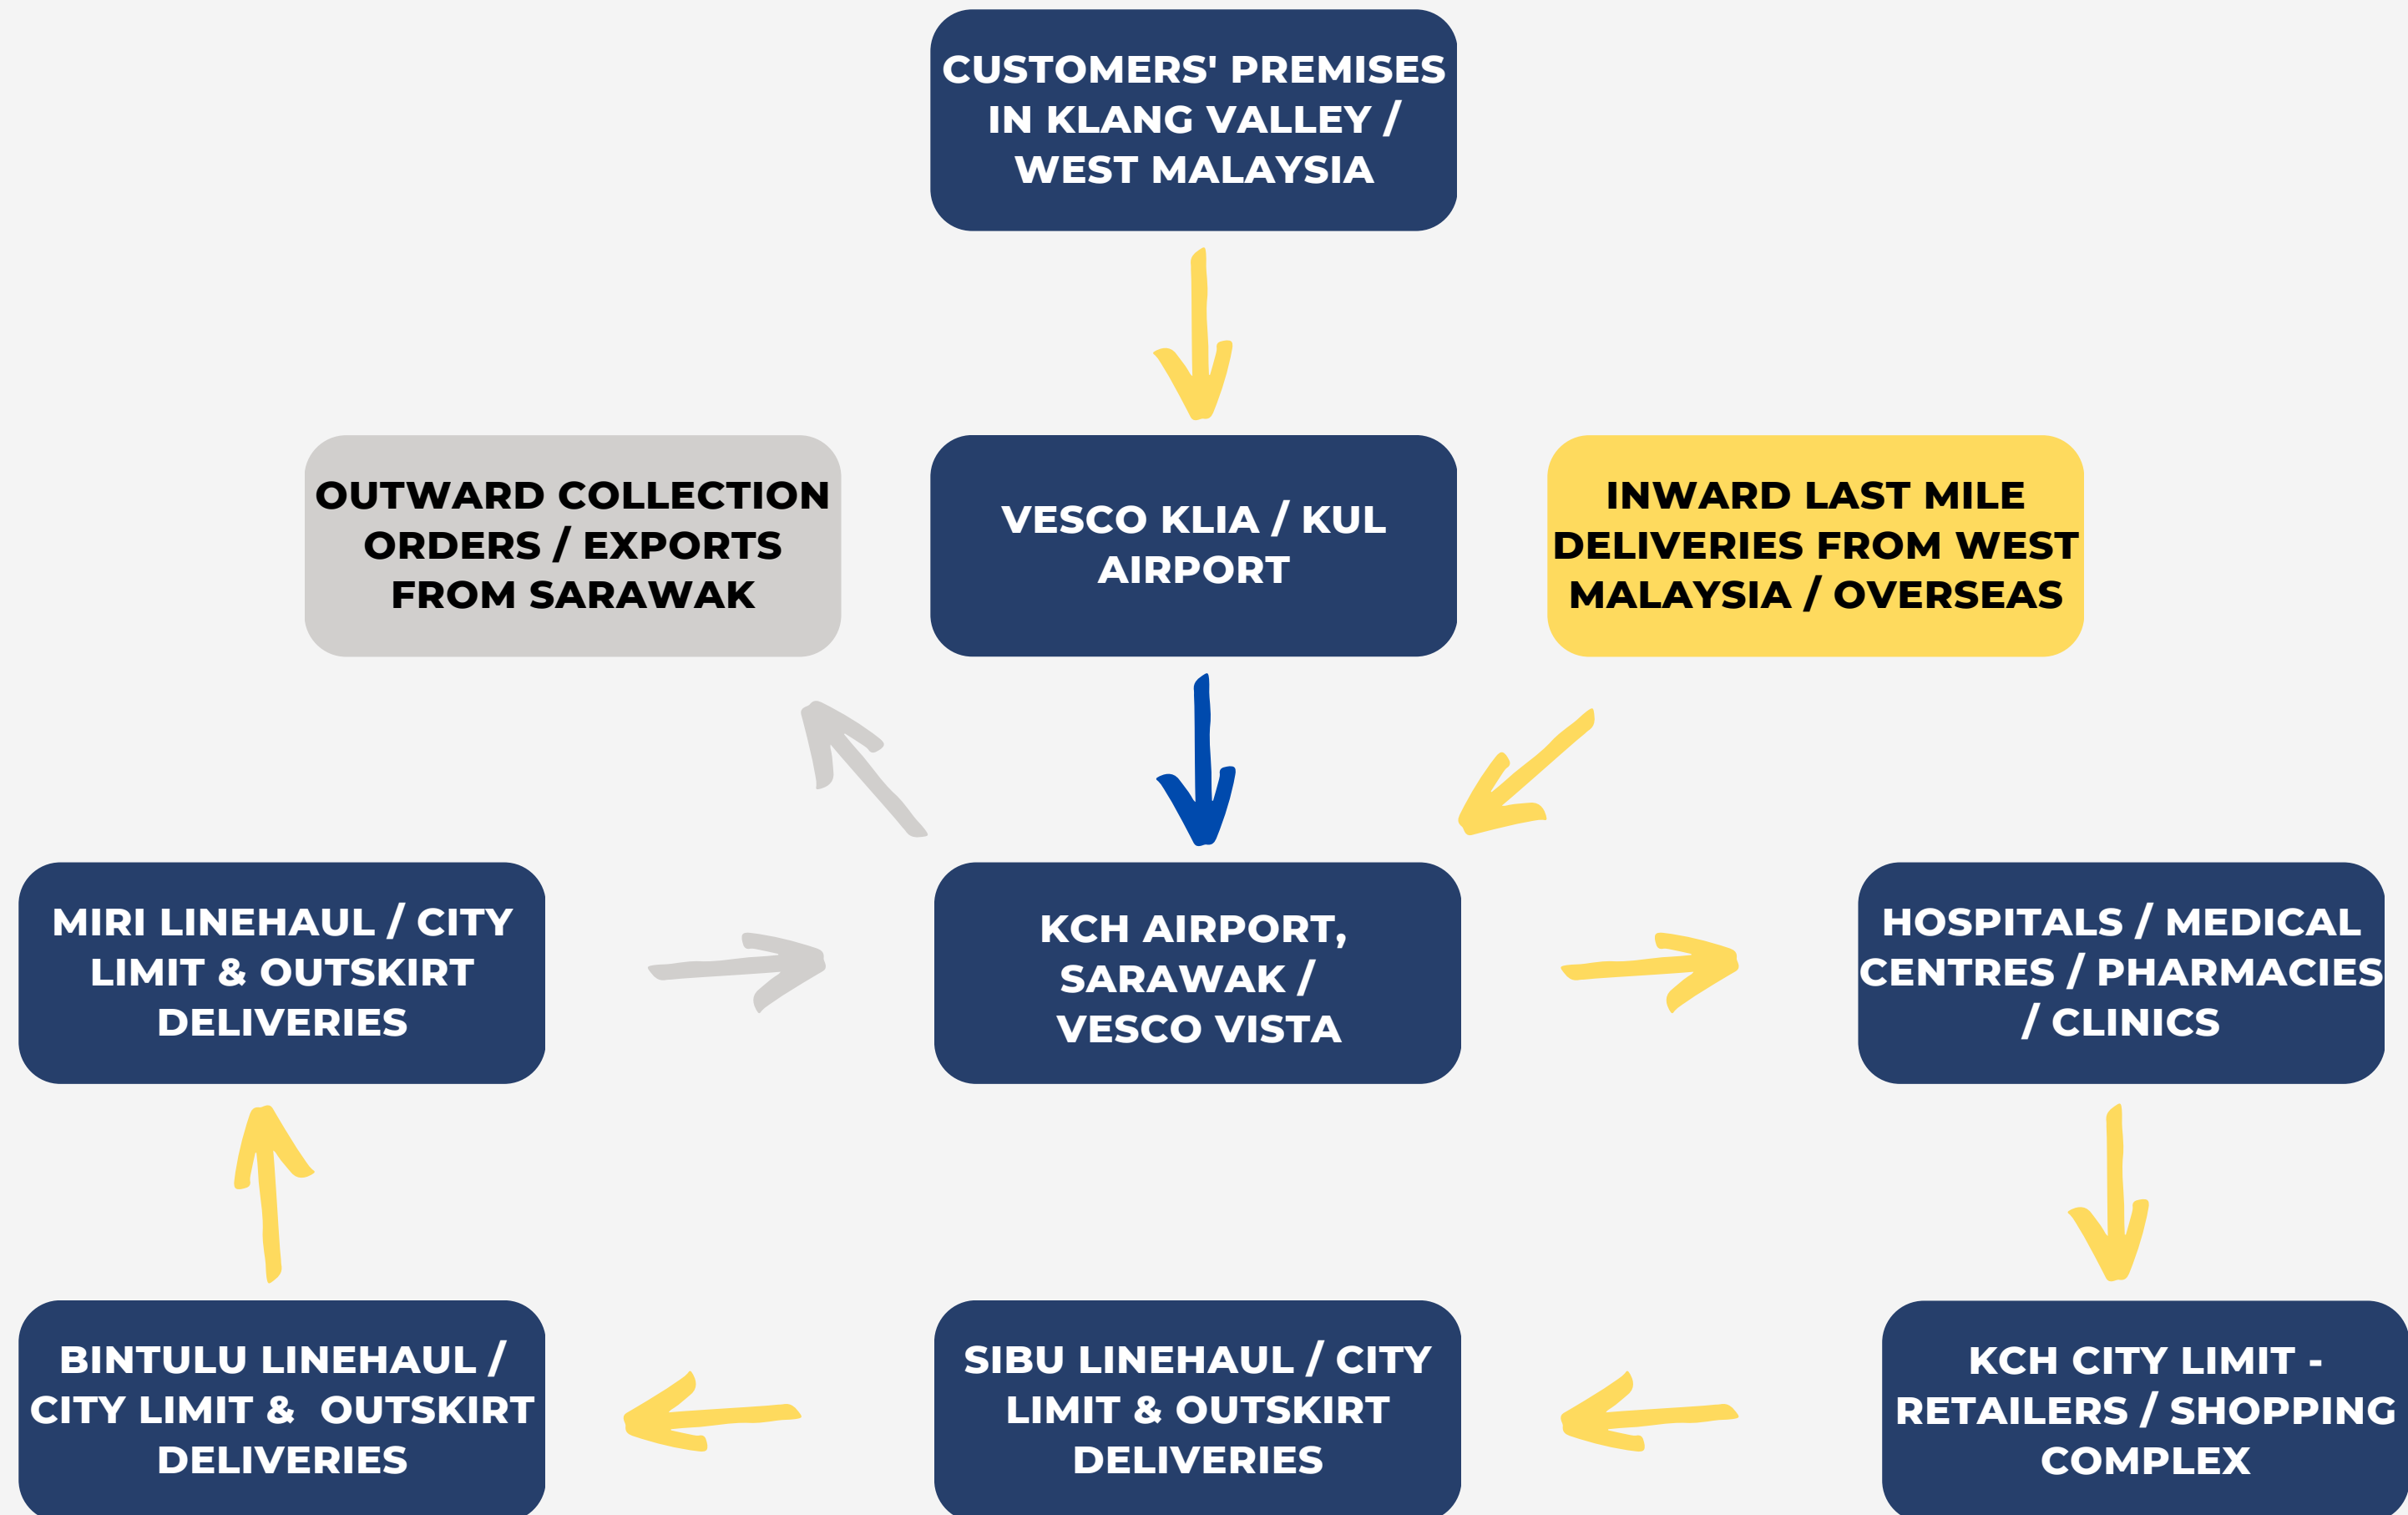

VESCO MALAYSIA

WWW.VESCOMTO.COM.MY

LAST MILE DELIVERY

WE PROVIDE PHARMACEUTICAL & COLD CHAIN
LAST-MILE DELIVERY SERVICES FROM **WEST MALAYSIA**

TO

SABAH

AND

SARAWAK

WE PROVIDE DELIVERY SERVICES
THROUGHOUT **SABAH** AND **SARAWAK**

SABAH PHARMACEUTICAL AND COLD CHAIN LAST MILE OPERATIONS & DELIVERY CYCLE

MAP OF SABAH

LABUAN DELIVERY TEAM

BKI AIRPORT

BDC WAREHOUSE

SANDAKAN DELIVERY TEAM

LAHAD DATU DELIVERY TEAM

TAWAU DELIVERY TEAM

SABAH WAREHOUSE - BDC INDUSTRIAL

- 14,000 Sqf Warehouse
- Fully Temperature Controlled
- + 15 to +25 Degrees

SABAH WAREHOUSE

COLD ROOM

OFFICE

SUPPORT
TEAM

VEHICLES

SARAWAK PHARMACEUTICAL AND COLD CHAIN LAST MILE OPERATIONS & DELIVERY CYCLE

MAP OF SARAWAK

VISTA INDUSTRIAL

MIRI HUB

BINTULU HUB

SIBU HUB

KCH AIRPORT