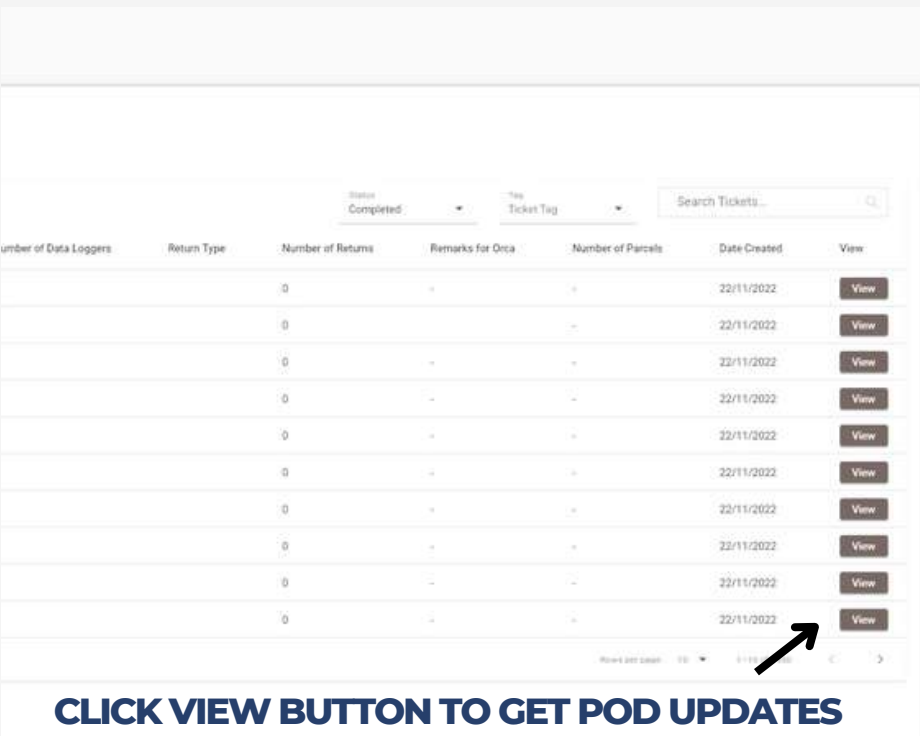

WAREHOUSE

HONOR X8
64MP Quad Camera

**DELIVERY
TEAM**

VEHICLES

EXPORT SUBMISSION @ KLIA TERMINAL

PACKING

STRETCH WRAPPING

IMPORT TRANSFER @ DELIVERY TO DISTRIBUTOR & OUR WAREHOUSE BY COLD CHAIN TRUCK

SABAH

SARAWAK

TRACK & TRACE SYSTEM FOR LAST MILE DELIVERIES

CLICK VIEW BUTTON TO GET POD UPDATES

SCROLL ALL THE WAY TO THE BOTTOM

IMAGE OF GOODS