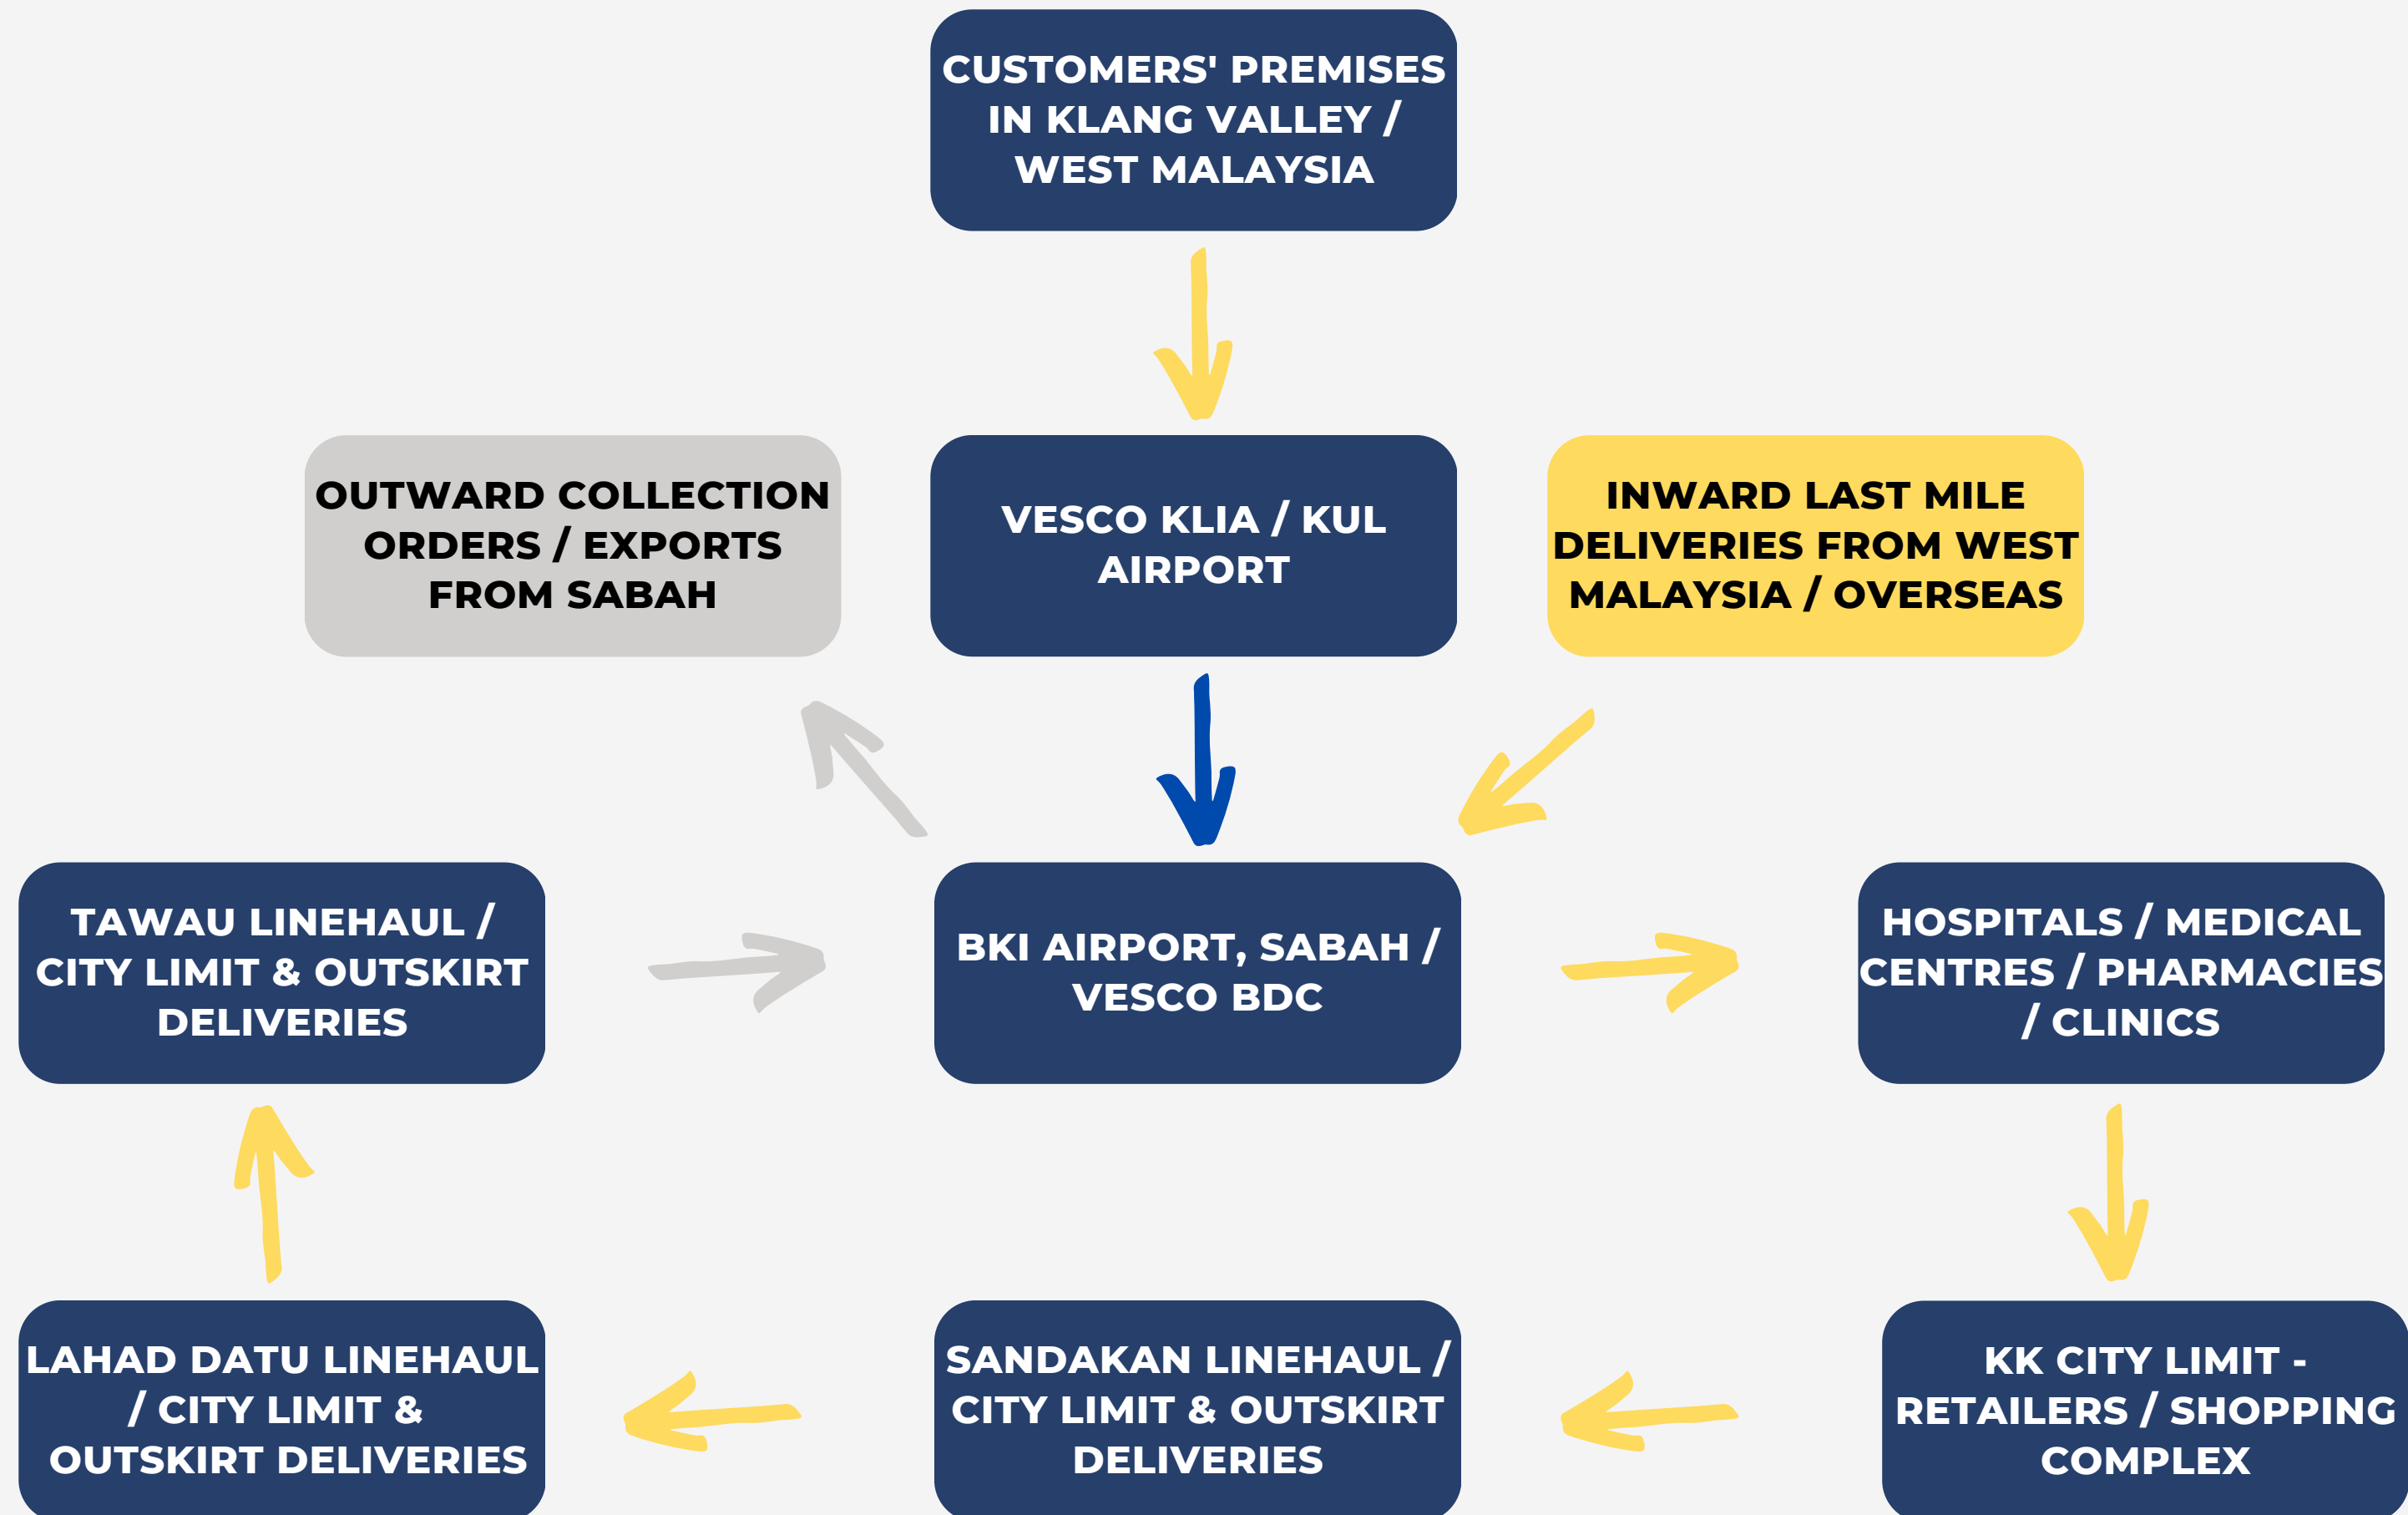

VESCO MALAYSIA

WWW.VESCOMTO.COM.MY

LAST MILE DELIVERY

WE PROVIDE PHARMACEUTICAL & COLD CHAIN
LAST-MILE DELIVERY SERVICES FROM **WEST MALAYSIA**

TO

SABAH

AND

SARAWAK

WE PROVIDE DELIVERY SERVICES
THROUGHOUT **SABAH** AND **SARAWAK**

SABAH PHARMACEUTICAL AND COLD CHAIN LAST MILE OPERATIONS & DELIVERY CYCLE

MAP OF SABAH

LABUAN DELIVERY TEAM

BKI AIRPORT

BDC WAREHOUSE

SANDAKAN DELIVERY TEAM

VEHICLES

SARAWAK PHARMACEUTICAL AND COLD CHAIN LAST MILE OPERATIONS & DELIVERY CYCLE

MAP OF SARAWAK

VISTA INDUSTRIAL

MIRI HUB

BINTULU HUB

SIBU HUB

KCH AIRPORT

WAREHOUSE

**DELIVERY
TEAM**

VEHICLES

BINTULU HUB

WAREHOUSE

**DELIVERY
TEAM**

VEHICLES

MIRI HUB